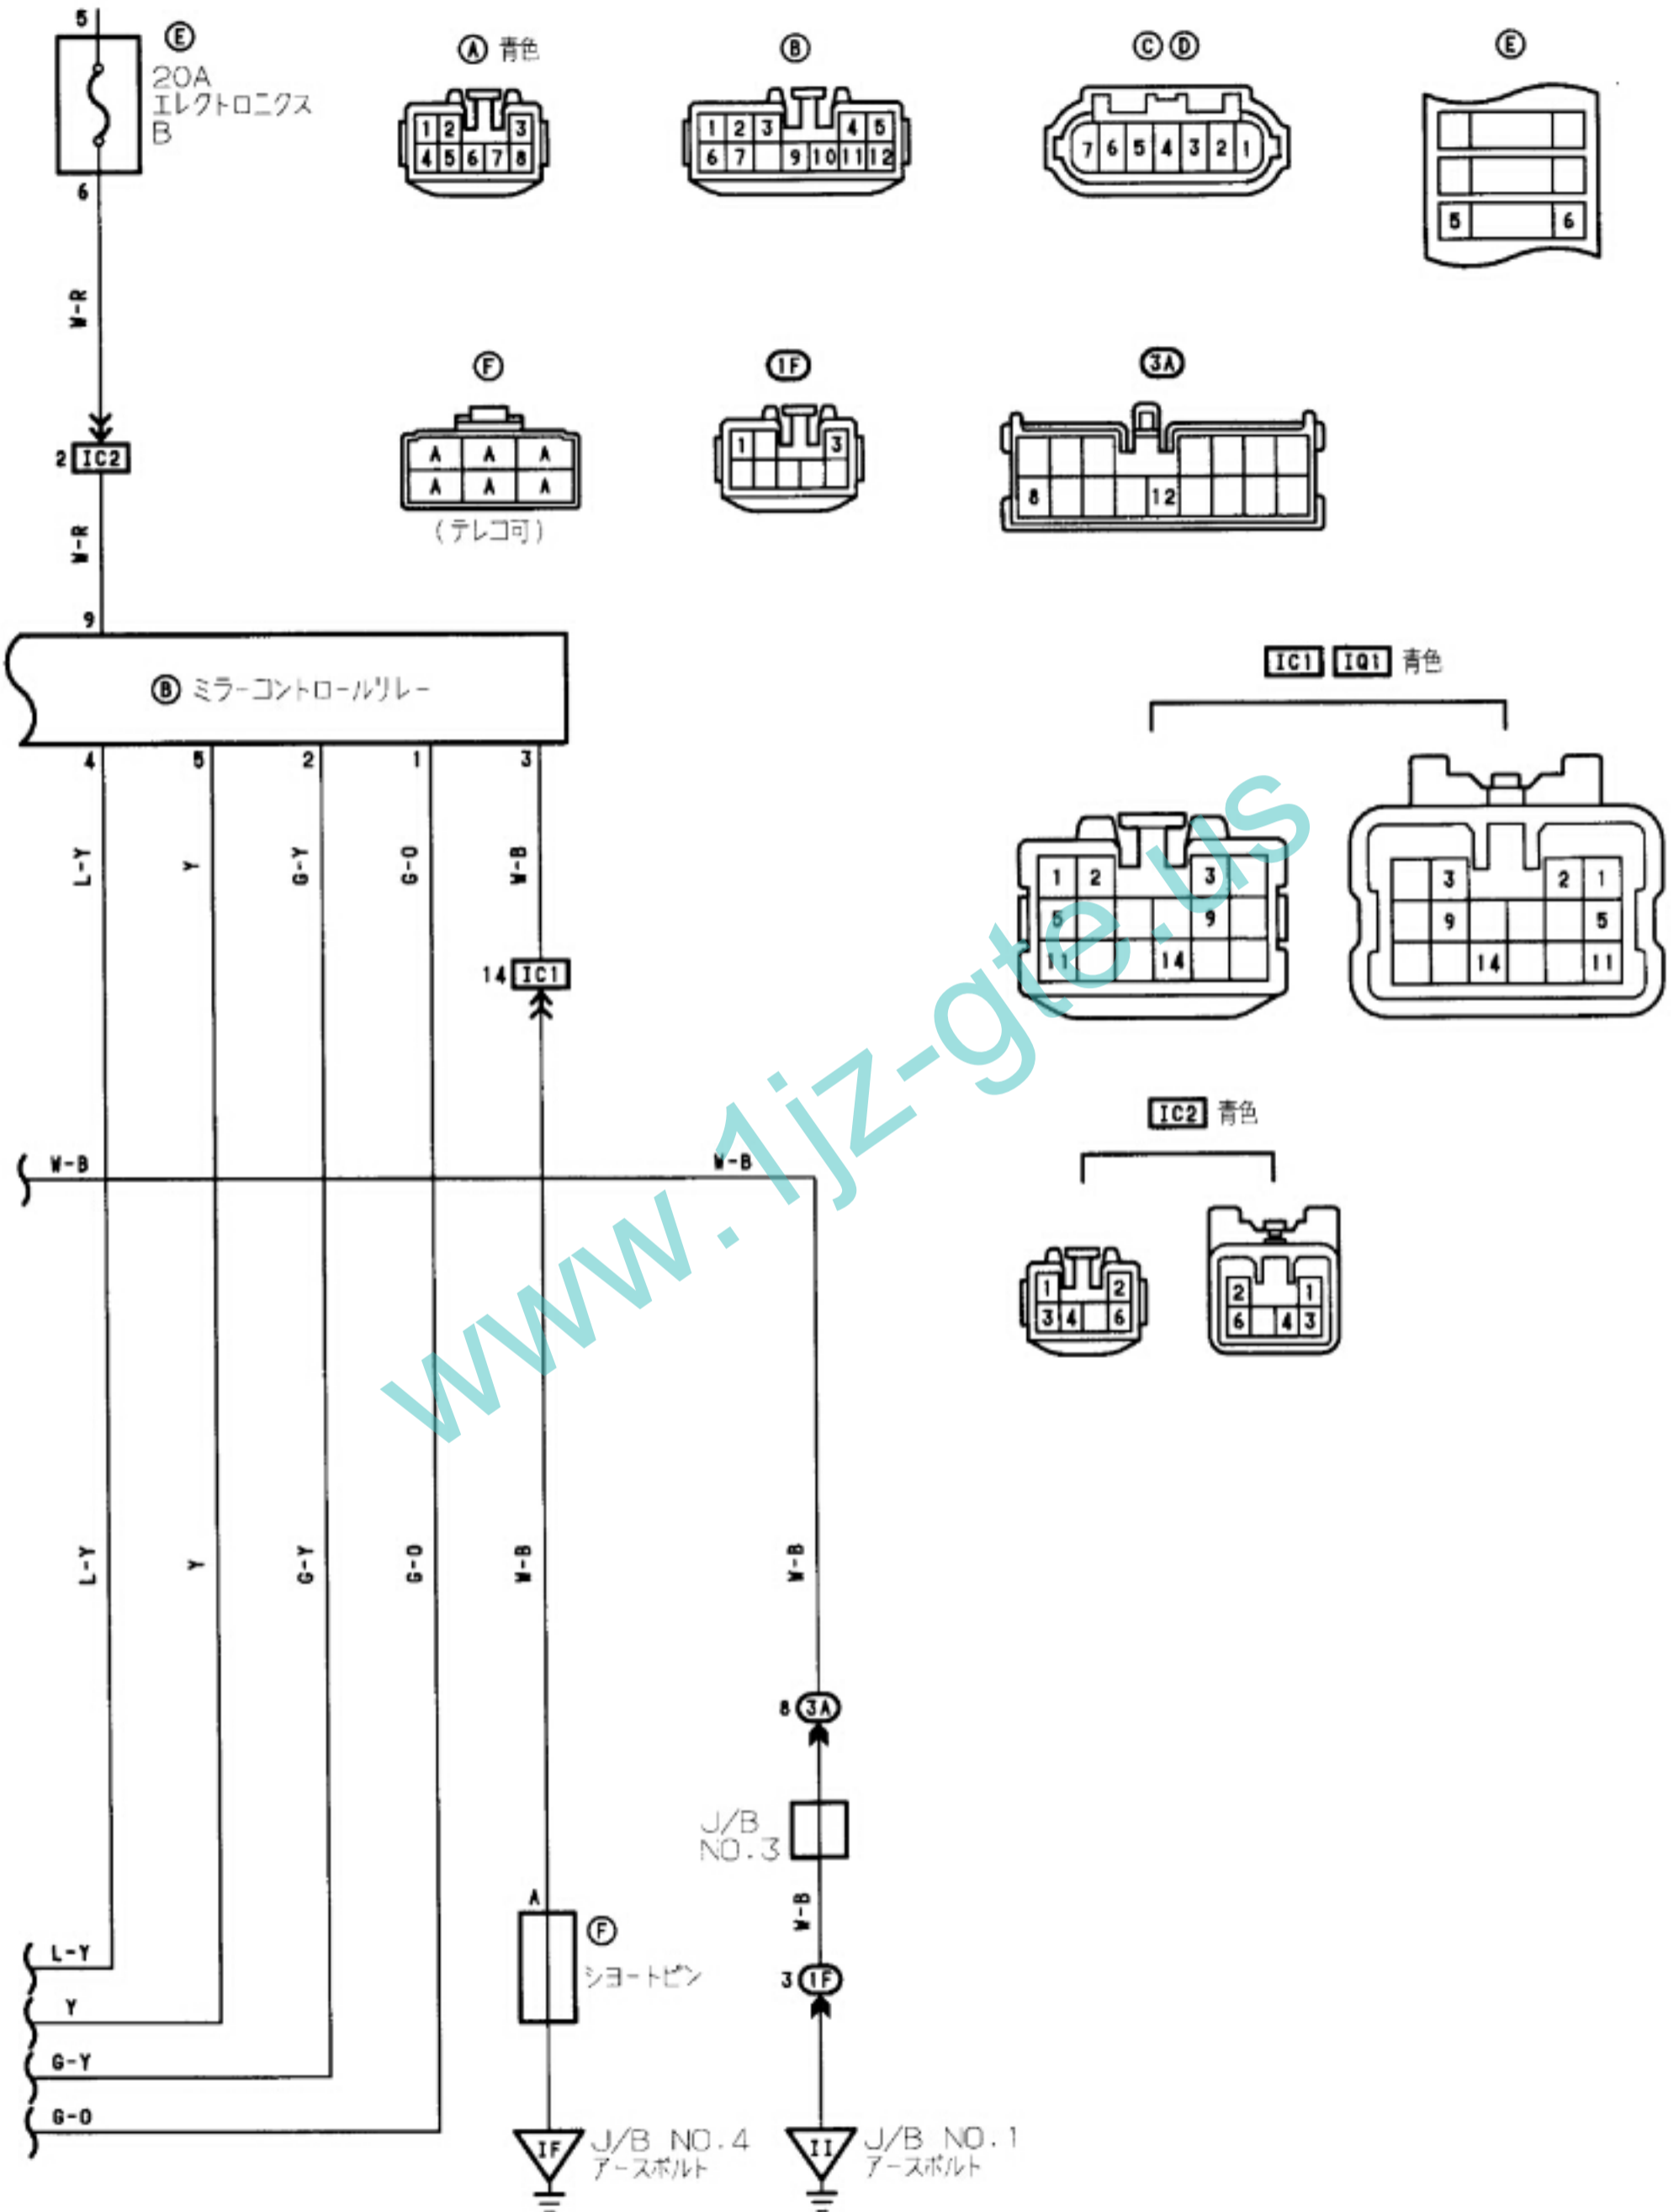

REMOTE CONTROL MIRRORS

Notice: Reproduction of this document is prohibited without permission of Tierco.net

I01 I01

I02 青色

www.1jz-gte.us